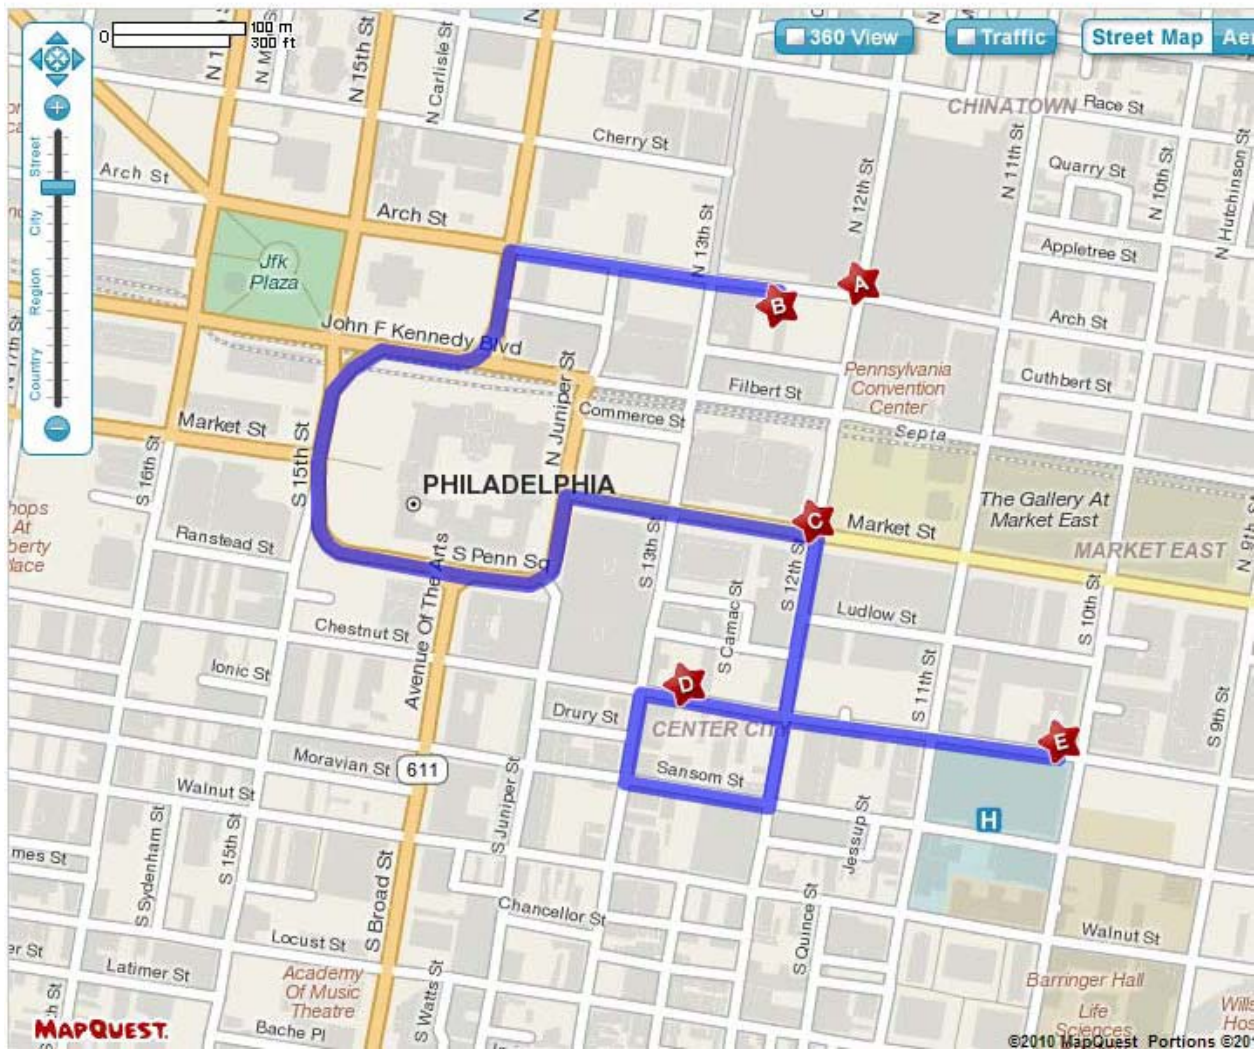

NRI

1015 Chestnut Street

Philadelphia, PA 19107

215-627-6493

www.nrinet.com

MondayFriday: 8:00 am–6:00 pm

Located approximately five blocks from the Pennsylvania Convention Center

The following map shows the proximity of each business center listed above to the Pennsylvania Convention Center:

Legend:

A = Pennsylvania Convention Center (12th and Arch Streets)

B = Ridgway's (1216 Arch Street)

C = FedEx Office (1201 Market Street)–inside lobby of Marriott Hotel

D = The UPS Store (1229 Chestnut Street)